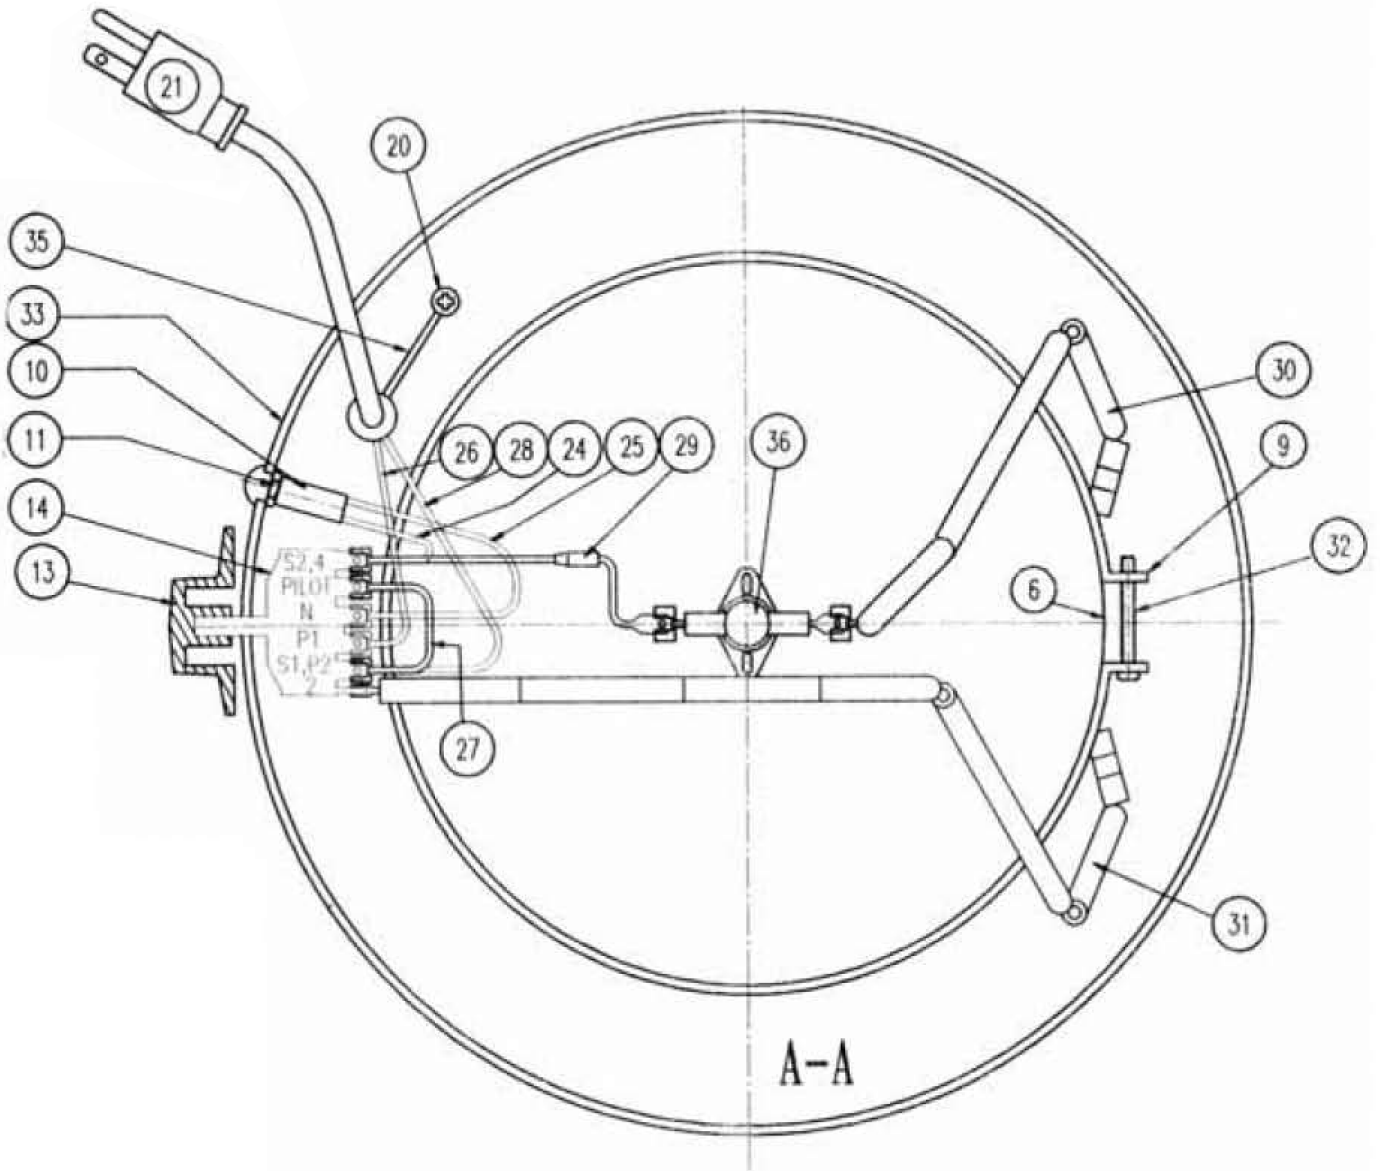

# Parts Breakdown

Model FW-CN-0010-S 19074

Sold Complete

# Parts Breakdown

Model FW-CN-0010-S 19074

# Parts Breakdown

## Model FW-CN-0010-S 19074

Item No.	Description	Position	Item No.	Description	Position	Item No.	Description	Position
31547	Complete Lid for 19074	1.1 - 1.3	21071	Indicator Light for 19074	10, 11, 24, 25	21082	Chief Plug for 19074	21
21064	Ring Lid for 19074	3	21073	Red Plastic for 19074	12	21083	Line Clamp for 19074	22
21065	Silicon Rubber Washer for 19074	4	63218	Turning Knob for 19074	13	21084	Protective Ground Connection for 19074	23
21066	M4x12 Stainless Steel Screw for 19074	5	21075	Thermostat for 19074	14, 26 - 28	21090	Thermal Cutoff Wire for 19074	29
21067	Stainless Steel Insert for 19074	6	21076	M4x6 Galvanized Screw for 19074	15	21095	M4x10 Screw for 19074	34
21068	Aluminum Kettle for 19074	7	21077	M4 Screw Cap for 19074	16	21096	Ground Line for 19074	35
21069	Upper Exterior for 19074	8, 33	21078	M10 Screw Cap (Three) for 19074	17 - 19	21097	Thermal Cut-Off for 19074	36
21070	Heating Element for 19074	9, 30 - 32	21081	M4x6 Galvanized Screw for 19074	20			