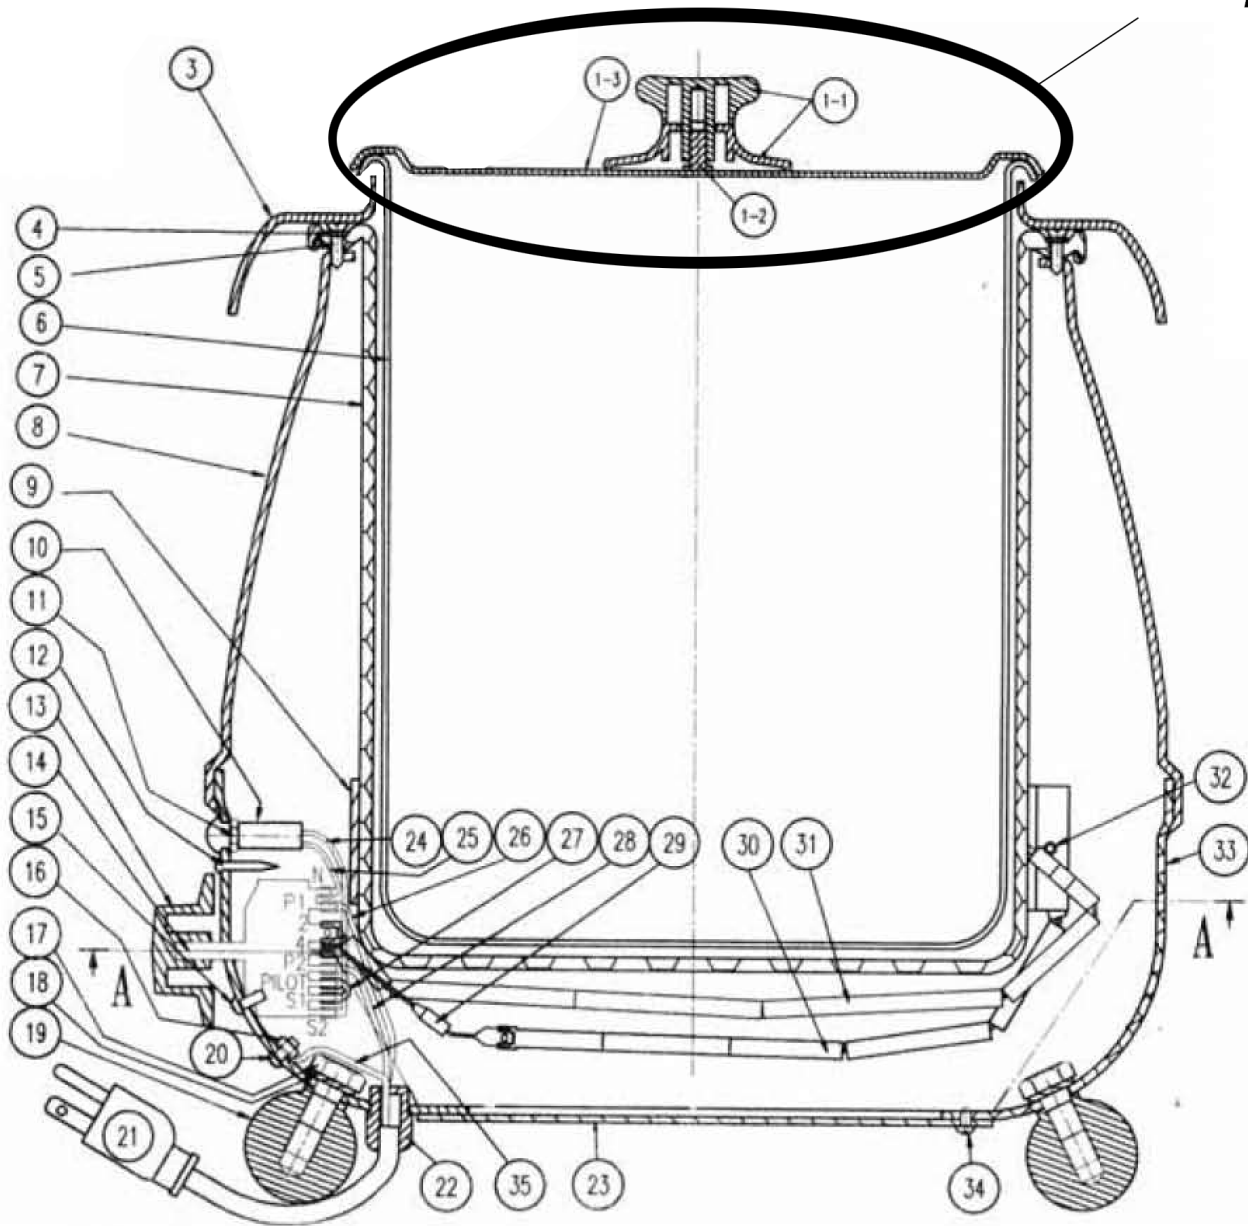

# Parts Breakdown

Model FW-CN-0010-S 19074

Sold Complete

# Parts Breakdown

Model FW-CN-0010-S 19074

# Parts Breakdown

## Model FW-CN-0010-S 19074

Item No.	Description	Position	Item No.	Description	Position	Item No.	Description	Position
31547	Complete Lid for 19074	1.1 - 1.3	21071	Indicator Light for 19074	10, 11, 24, 25	21082	Chief Plug for 19074	21
21064	Ring Lid for 19074	3	21073	Red Plastic for 19074	12	21083	Line Clamp for 19074	22
21065	Silicon Rubber Washer for 19074	4	63218	Turning Knob for 19074	13	21084	Protective Ground Connection for 19074	23
21066	M4x12 Stainless Steel Screw for 19074	5	21075	Thermostat for 19074	14, 26 - 28	21090	Thermal Cutoff Wire for 19074	29
21067	Stainless Steel Insert for 19074	6	21076	M4x6 Galvanized Screw for 19074	15	21095	M4x10 Screw for 19074	34
21068	Aluminum Kettle for 19074	7	21077	M4 Screw Cap for 19074	16	21096	Ground Line for 19074	35
21069	Upper Exterior for 19074	8, 33	21078	M10 Screw Cap (Three) for 19074	17 - 19	21097	Thermal Cut-Off for 19074	36
21070	Heating Element for 19074	9, 30 - 32	21081	M4x6 Galvanized Screw for 19074	20			